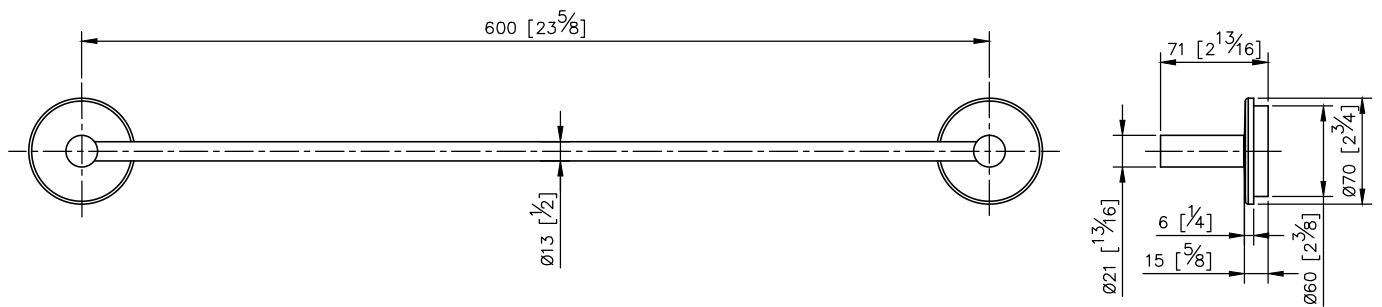

Happiness Towel Bar
6802-10-80CP

unit: mm[inch]

Mounting Template Specification