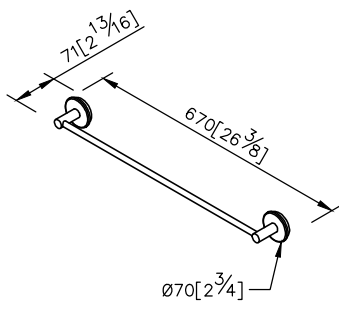

Happiness Towel Bar
6802-10-80CP

unit: mm[inch]

Mounting Template Specification