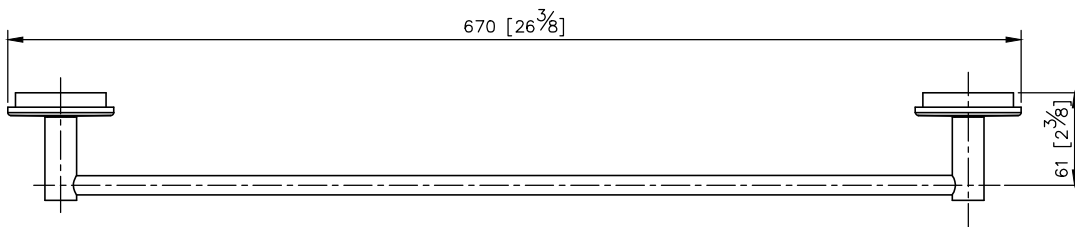

Happiness Towel Bar
6802-10-80CP

unit: mm[inch]

Mounting Template Specification