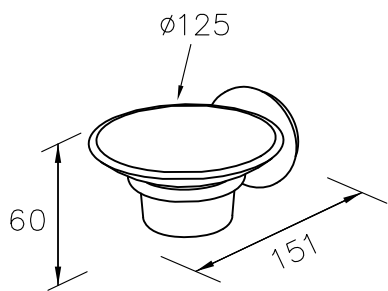

Soap Dish (Ceramic Faceplate)

unit:mm