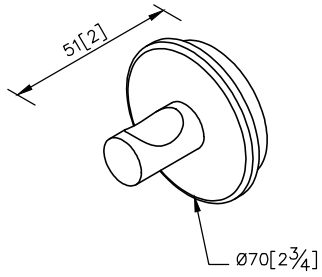

**Happiness** Robe Hook  
6802-50-80CP

unit: mm[inch]

Mounting Template Specification