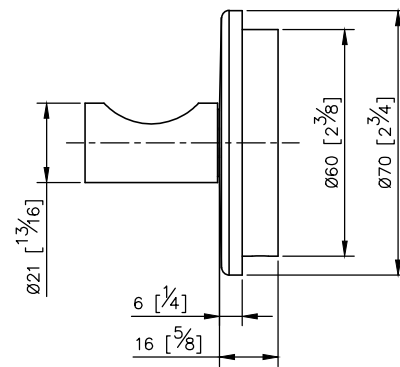

**Happiness** Robe Hook  
6802-50-80CP

unit: mm[inch]

Mounting Template Specification