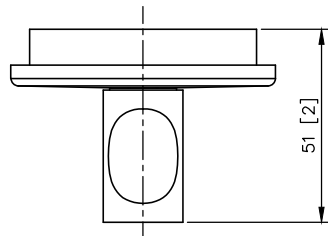

**Happiness** Robe Hook  
6802-50-80CP

unit: mm[inch]

Mounting Template Specification