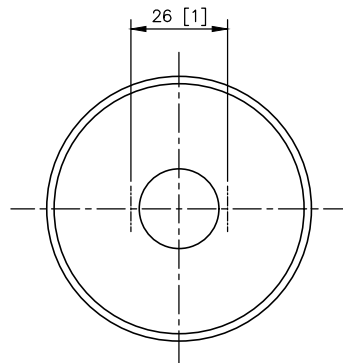

**Happiness** Robe Hook  
6802-50-80CP

unit: mm[inch]

Mounting Template Specification