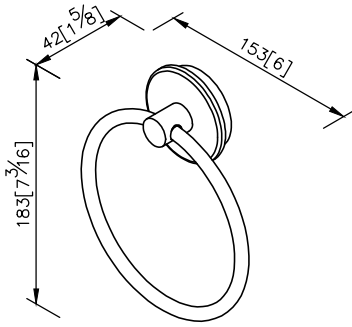

Happiness Towel Ring
6802-60-80CP

unit: mm[inch]

Mounting Template Specification