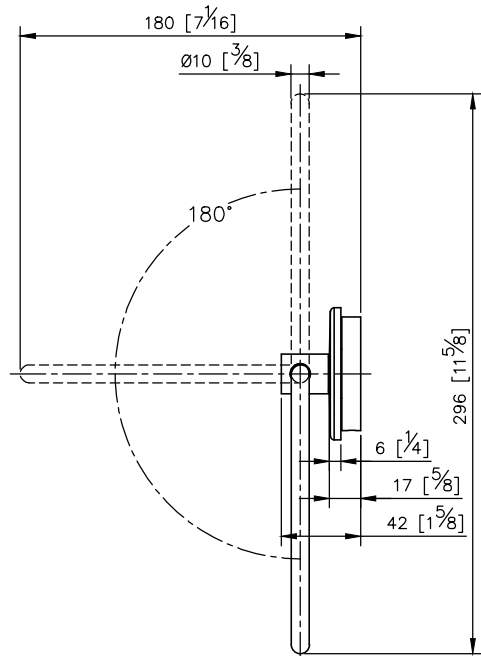

Happiness Towel Ring
6802-60-80CP

unit: mm[inch]

Mounting Template Specification