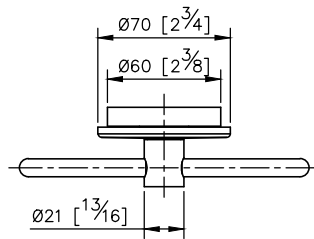

Happiness Towel Ring
6802-60-80CP

unit: mm[inch]

Mounting Template Specification