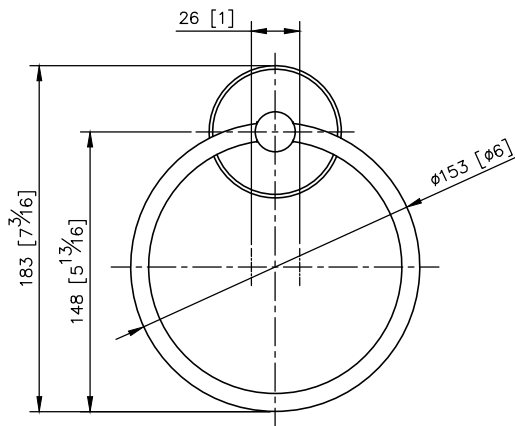

Happiness Towel Ring
6802-60-80CP

unit: mm[inch]

Mounting Template Specification