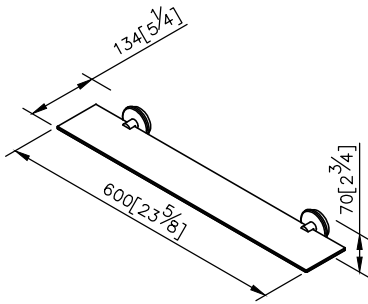

Happiness Shelf

6802-70-80CP

unit: mm[inch]