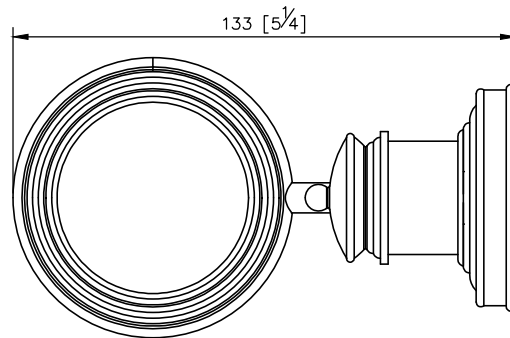

Sofia Tumbler Holder
6803-30-80CP

unit: mm[inch]

Mounting Template Specification