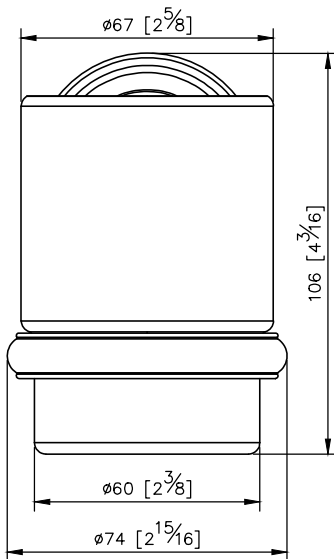

Sofia Tumbler Holder
6803-30-80CP

unit: mm[inch]

Mounting Template Specification