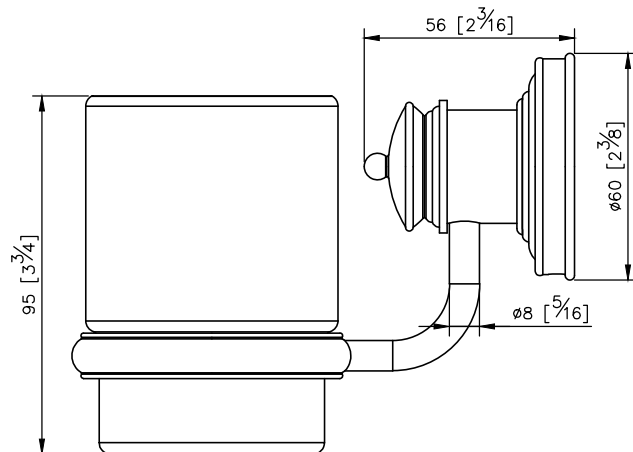

Sofia Tumbler Holder
6803-30-80CP

unit: mm[inch]

Mounting Template Specification