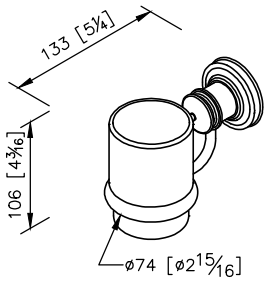

Sofia Tumbler Holder
6803-30-80CP

unit: mm[inch]

Mounting Template Specification