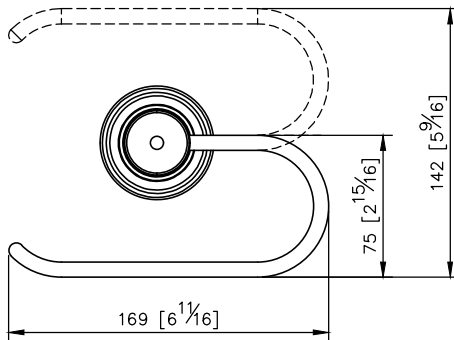

Sofia Toilet Tissue Holder
6803-40-80CP

unit: mm[inch]

Mounting Template Specification