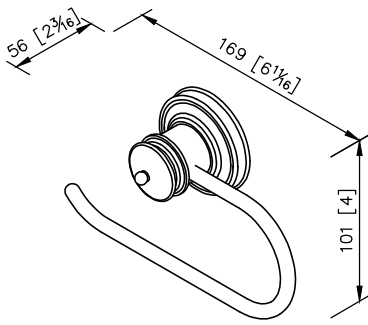

Sofia Toilet Tissue Holder
6803-40-80CP

unit: mm[inch]

Mounting Template Specification