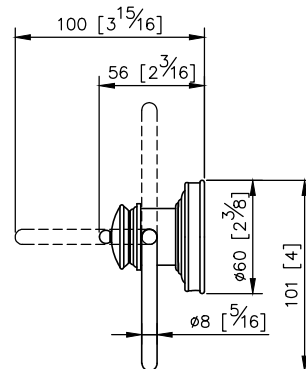

Sofia Toilet Tissue Holder
6803-40-80CP

unit: mm[inch]

Mounting Template Specification