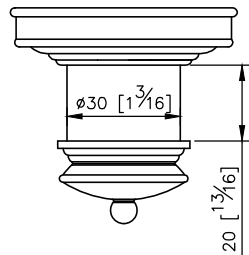

Sofia Robe Hook
6803-50-80CP

unit: mm[inch]

Mounting Template Specification