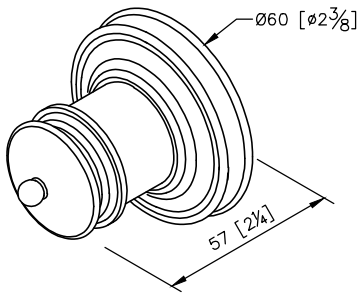

Sofia Robe Hook
6803-50-80CP

unit: mm[inch]

Mounting Template Specification