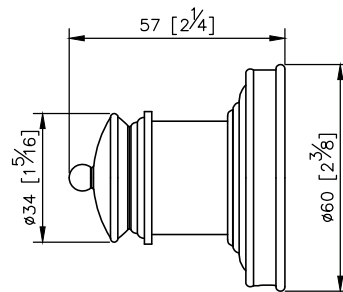

Sofia Robe Hook
6803-50-80CP

unit: mm[inch]

Mounting Template Specification