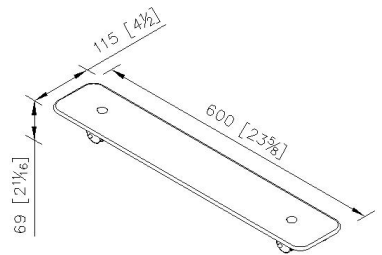

Shelf
6803-70-80CP

INTRODUCTION:

Inspired by the revival, the base has been devised with the parallel and spindle lines to display the gorgeous beauty of Middle Ages.

DESCRIPTION:

- 1.Brass meets JIS 3604 standard.
- 2.Premium metal construction for durability.
- 3.Justime finishes resist corrosion and tarnish.
- 4.Finish meets the standard of ASTM-SC2.
- 5.The pedestal could increase the stability for user.
- 6.Correctly installed product's loading is 5 kgf.
- 7.Glass's dimension: 600*110*6mm.
- 8.The cylinder plinth of the bathroom accessories could increase the elegance for environment.

unit:mm[inch]

Certification:

Fixing Kits:

- 1.SUS 304 Stainless Steel Screws*4
- Plastic Anchors*4
- Material of Wall Mount Bracket: Steel with zinc plating*2

AWARD: