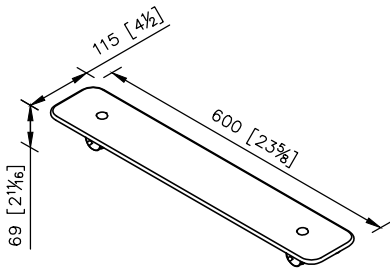

Sofia Shelf
6803-70-80CP

unit: mm[inch]

Mounting Template Specification