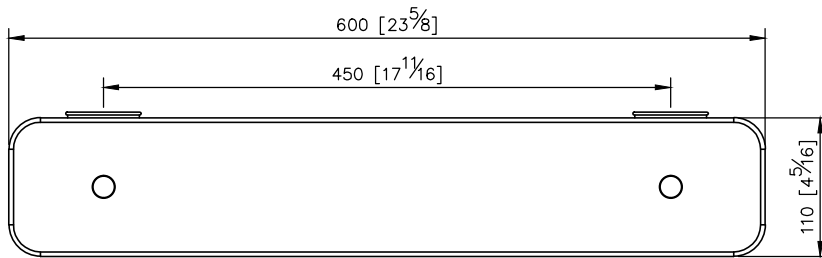

Sofia Shelf
6803-70-80CP

unit: mm[inch]

Mounting Template Specification