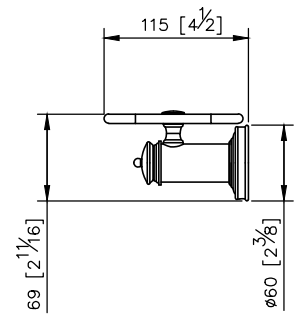

Sofia Shelf
6803-70-80CP

unit: mm[inch]

Mounting Template Specification