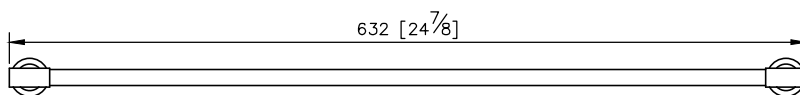

Metropolitan Towel Bar
6804-10-80SS

unit: mm[inch]

Mounting Template Specification