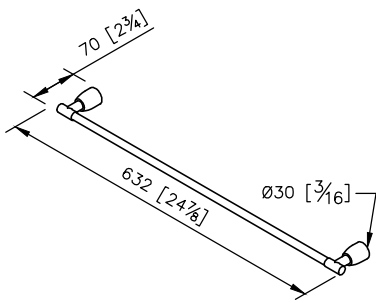

Metropolitan Towel Bar
6804-10-80SS

unit: mm[inch]

Mounting Template Specification