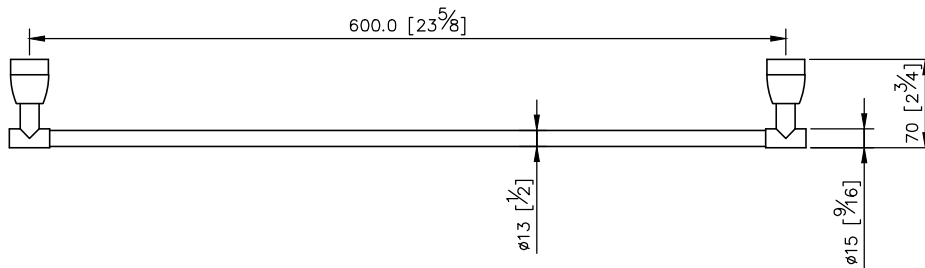

Metropolitan Towel Bar
6804-10-80SS

unit: mm[inch]

Mounting Template Specification