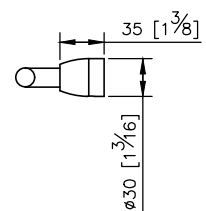

Metropolitan Towel Bar
6804-10-80SS

unit: mm[inch]

Mounting Template Specification