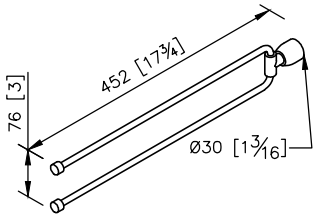

Metropolitan Swivel Double Towel Bar

6804-12-80SS

unit: mm[inch]