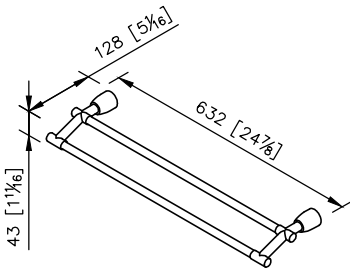

Metropolitan Double Towel Bar
6804-14-80SS

unit: mm[inch]

Mounting Template Specification