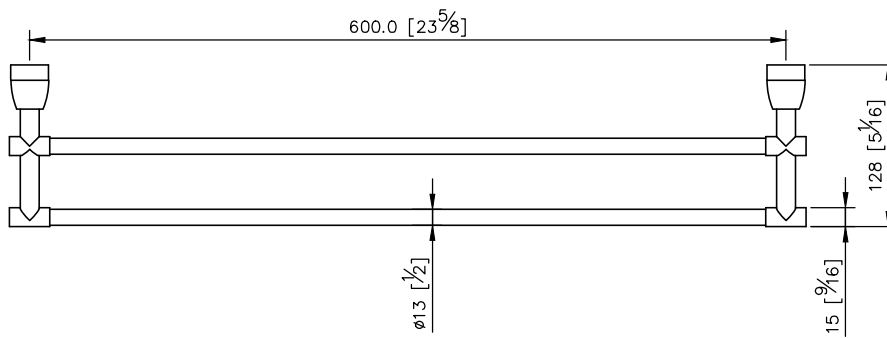

Metropolitan Double Towel Bar
6804-14-80SS

unit: mm[inch]

Mounting Template Specification