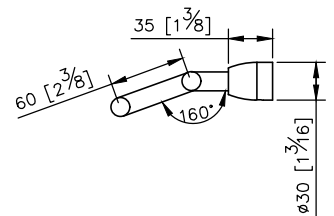

Metropolitan Double Towel Bar
6804-14-80SS

unit: mm[inch]

Mounting Template Specification