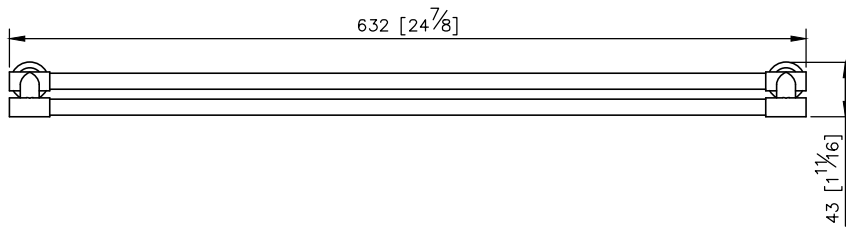

Metropolitan Double Towel Bar
6804-14-80SS

unit: mm[inch]

Mounting Template Specification