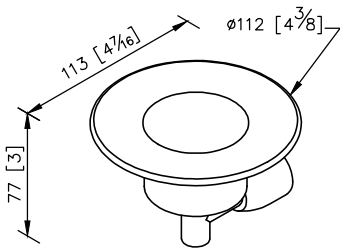

Metropolitan Soap Dish
6804-20-80SS

unit: mm[inch]