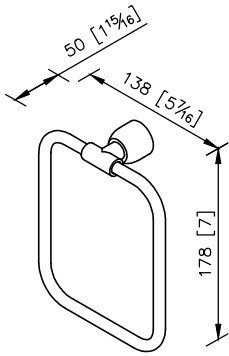

## Metropolitan Towel Ring

6804-60-80SS

unit: mm[inch]

### Mounting Template Specification