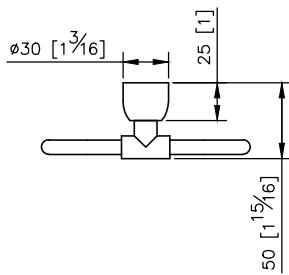

## Metropolitan Towel Ring

6804-60-80SS

unit: mm[inch]

### Mounting Template Specification