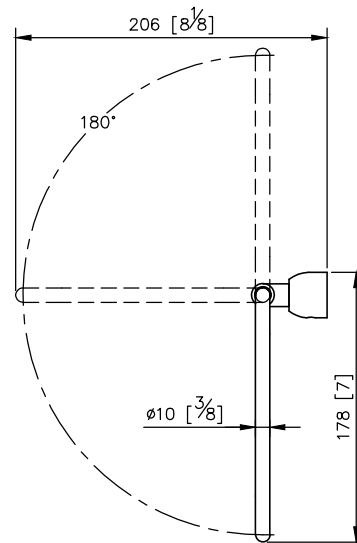

## Metropolitan Towel Ring

6804-60-80SS

unit: mm[inch]

### Mounting Template Specification