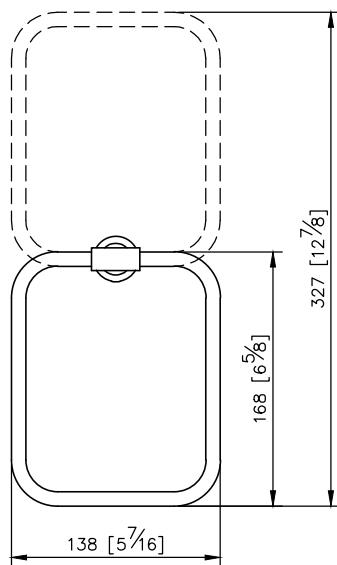

## Metropolitan Towel Ring

6804-60-80SS

unit: mm[inch]

### Mounting Template Specification