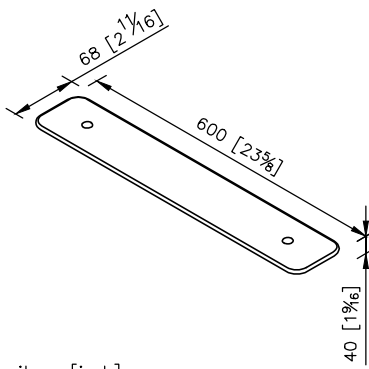

Metropolitan Shelf
6804-70-80SS

unit: mm[inch]