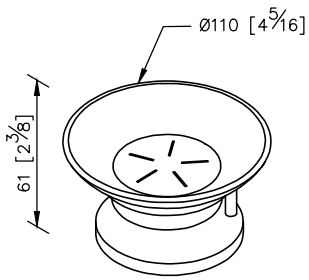

Still One Freestanding Soap Dish
6806-24-80S1

unit: mm[inch]