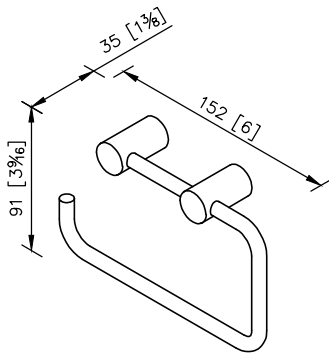

Still One Toilet Tissue Holder
6806-40-80S1

unit: mm[inch]