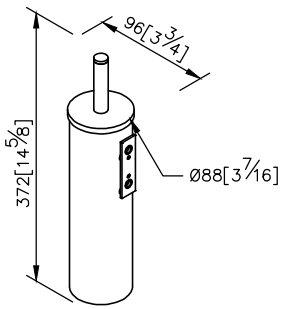

Still One Wall - Mounted Toilet Brush Holder
6806-83-80S1

unit: mm[inch]