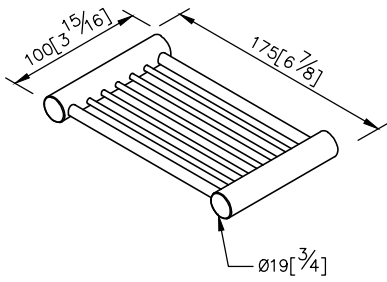

Still One Shower Set
6807-22-80CP

unit: mm[inch]