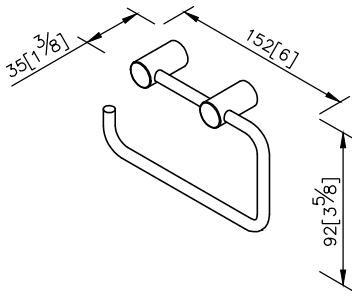

Still One Toilet Tissue Holder
6807-40-80CP

unit: mm[inch]