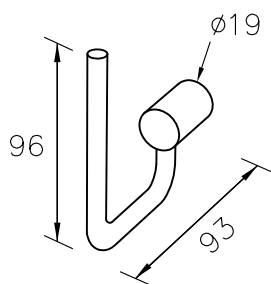

# Spare Toilet Tissue Holder

unit:mm