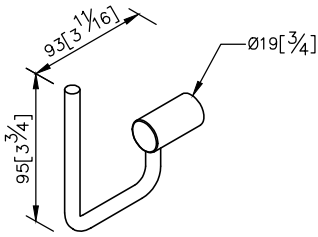

Still One Spare Toilet Tissue Holder
6807-43-80CP

unit: mm[inch]