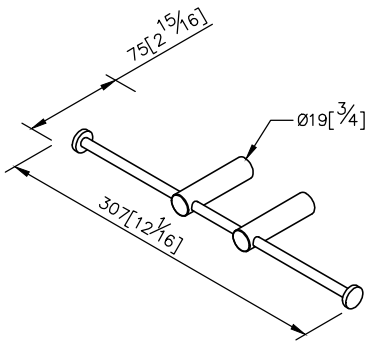

Still One Bilateral Toilet Tissue Holder
6807-44-80CP

unit: mm[inch]