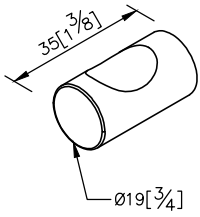

Still One Robe Hook
6807-50-80CP

unit: mm[inch]