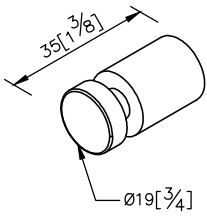

Still One Robe Hook
6807-5H-80CP

unit: mm[inch]

Mounting Template Specification