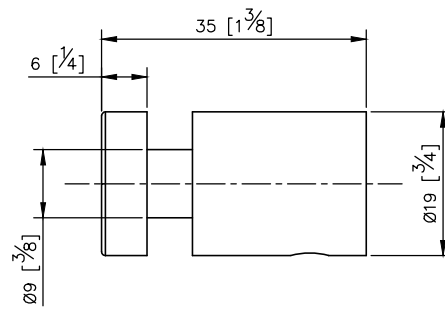

Still One Robe Hook
6807-5H-80CP

unit: mm[inch]

Mounting Template Specification