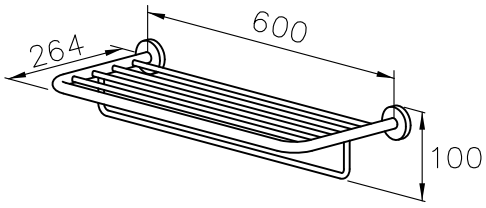

Bath Towel Rack W / Rail (600mm)

unit:mm