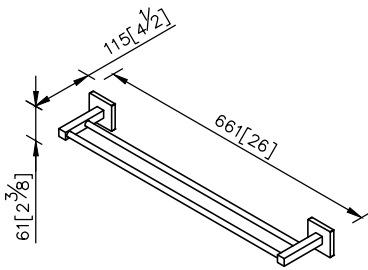

Double Towel Bar 6818-14-80CP

- 1.Brass of body meets JIS 3604 standard
- 2.Premium metal construction for durability
- 3.Justime finishes resist corrosion and tarnish
- 4.Finish meets the standard of ASTM-SC2.
- 5.The simply design concept could be collocated with diverse space
- 6.Correctly installed product's loading is 4 kg f
- 7.The double towel bar could increase the used space
- 8.Coordinates with other products in Boulevard collection

unit: mm[inch]