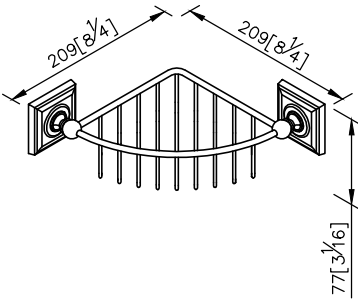

**Corner Basket**  
**6857-86-80CP**

unit: mm[inch]

- 1.Brass of forging body meets JIS 3771 standard.
- 2.Premium metal construction for durability.
- 3.Justime finishes resist corrosion and tarnish.
- 4.Finish meets the standard of ASTM-SC2.
- 5.Correctly installed product's loading is 5 kgf.
- 6.Coordinates with other products in 6857 collection.