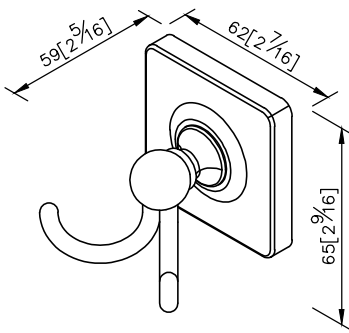

Robe Hook
6858-50-80CP

1. Brass meets JIS 3604 standard.
2. Premium metal construction for durability.
3. Justime finishes resist corrosion and tarnish.
4. Finish meets the standard of ASTM-SC2.
5. Correctly installed product's loading is 5 kgf.
6. Coordinates with other products in Timeless Collection.

unit: mm[inch]