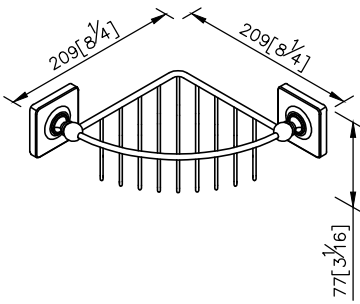

Basket
6858-86-80CP

unit: mm[inch]

- 1.Brass of meets JIS 3604 standard.
- 2.Premium metal construction for durability.
- 3.Justime finishes resist corrosion and tarnish.
- 4.Finish meets the standard of ASTM-SC2.
- 5.Correctly installed product's loading is 5 kgf.
- 6.Coordinates with other products in Timeless Collection.