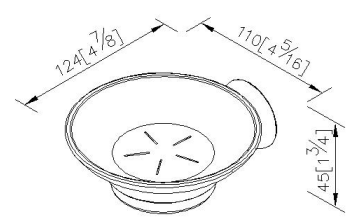

Soap Dish 6867-20-80CP

INTRODUCTION:

Hazy beauty of frosted glass decreases the metallics of bathing equipments, raising both visual impression and tactile sense to higher level. The chrome plated holder is highly solid and durable, holding the dish well. Dish with special inner surface would prevent soap from sticking on or slipping out of it.

DESCRIPTION:

- 1.Brass of forging body meets JIS 3771 standard.
- 2.Premium metal construction for durability.
- 3.Justime finishes resist corrosion and tarnish.
- 4.Finish meets the standard of ASTM-SC2.
- 5.The simply design concept could be collocated with diverse space.
- 6.Correctly installed product's loading is 2 kgf.
- 7.Frosted glass soap dish.
- 8.Coordinates with other products in 6867 collection.

Certification:

unit: mm[inch]

Fixing Kits:

- SUS 304 Stainless Steel Screws*2
- Hex Key 1/8"*1
- Plastic Anchors*2
- Material of Wall Mount Bracket: Copper JIS3771*1

AWARD: