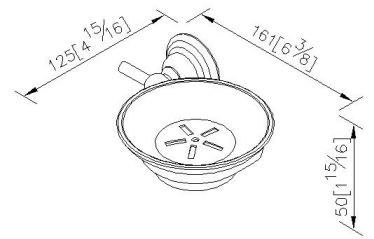

Soap Dish 6873-20-80CP

INTRODUCTION:

Adopting glass material, the soap dish reduces the metallics of bathroom. Glass dish and chrome plated holder combine as a well-balanced visual impression, displaying the nobility of bathroom. Dish with special surface design prevents soap slipping or sticking, which provides convenience for users.

DESCRIPTION:

- 1.Brass forging mounting base meets JIS 3771 standard.
- 2.Brass supporting ring meets JIS C2700 standard.
- 3.Justime finishes resist corrosion and tarnish.
- 4.Chrome plated finish meets the standard of ASTM-SC2.
- 5.Clear glass soap dish.
- 6.Vertical force could support a static load of 2 Kgf.
- 7.Coordinates with other products in 6873 collection.

unit: mm[inch]

Certification:

Fixing Kits:

- SUS 304 Stainless Steel Screws*2
- Plastic Anchors*2
- Material of Wall Mount Bracket: Steel with zinc plating*1

AWARD: