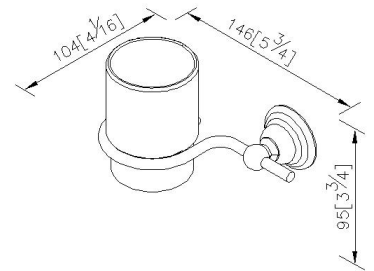

**Tumbler Holder**  
**6873-30-80CP****INTRODUCTION:**

Adopting glass material, the tumbler reduces the metallics of bathroom. Glass tumbler and chrome plated holder combine as a well-balanced visual impression, displaying the nobility of bathroom. Sturdy glass won't break easily, its center locates at the bottom, which would be highly stable on the holder.

**DESCRIPTION:**

- 1.Brass forging mounting base meets JIS 3771 standard.
- 2.Brass supporting ring meets JIS C2700 standard.
- 3.Justime finishes resist corrosion and tarnish.
- 4.Chrome plated finish meets the standard of ASTM-SC2.
- 5.Clear glass tumbler. Capacity is 180ml.
- 6.Vertical force could support a static load of 2 Kgf.
- 7.Coordinates with other products in 6873 collection.

unit: mm[inch]

**Certificaion:****Fixing Kits:**

- SUS 304 Stainless Steel Screws\*2
- Plastic Anchors\*2
- Material of Wall Mount Bracket: Steel with zinc plating\*1

**AWARD:**