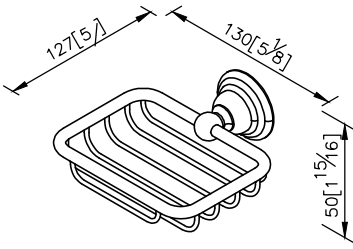

Shower Basket
6873-87-80CP

- 1.Brass forging mounting faceplate meets JIS 3771 standard.
- 2.Premium metal construction for durability.
- 3.Justime finishes resist corrosion and tarnish.
- 4.Chrome plated finish meets the standard of ASTM-SC2.
- 5.Brass basket dimension 130*95*27mm .
- 6.Vertical force could support a static load of 5 Kgf.
- 7.Coordinates with other products in 6873 collection.

unit:mm[inch]