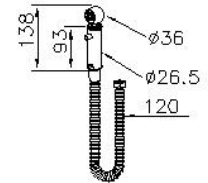

DESCRIPTION:

- 1.Unique style is the product characteristic. The lovely appearance makes customer feel more family, the product not only include the beautiful looks bust also functional.
- 2.User could control the water flow rate with the different force of pressing button.
- 3.The optional check valve and flow restrictor could be added into the sprayer.
- 4.The sprayer can stand the presure from 0.5 to 5 kg/cm²
- 5.Material of inner tube can stand 15Kg/cm² water pressure and 60°C heat.
- 6.Chrome Plated Brass meets ASTM-SC2 Standard.
- 7.Tube material meets JIS C2700 Standard
- 8.Body material meets JIS 3771 Standard

unit:mm

Certifictaion:

Fixing Kits:

- 1.

AWARD: