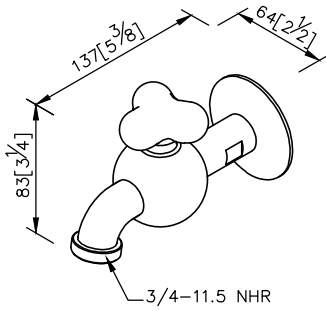

Wall-Mounted Bib Tap 6903-L5-80CP

unit: mm[inch]

- 1.Simple and adorable shape is without extra joints.
- 2.Hose Bib can be used in washing machine to make the environment more beautiful.
- 3.Ceramic cartridge is with brass shell & Japan (MARUWA) ceramic disc.
- 4.Porcelain handles made by high pressure molding is against UV and color fading.
- 5.With thread 1/2" to water supply wall outlet.
- 6.Thread of hose connector: 3/4 NHR.
- 7.Brass with Chrome plated finish meets ASTM-SC2 standard.
- 8.Casting material meets ISO CuZn40Pb Standard.