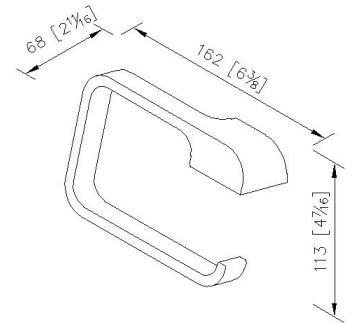

Toilet Tissue Holder 6904-40-80MA

INTRODUCTION:

In the East, dragon represents honor and has auspicious meaning. Dragon Bathroom Accessories are made with Dragon inspired details. Dragon Accessories creates unique bathing spaces. The product's appearance was encouraged to follow the idea of "the Form Follows Function". The Accessories' concise shapes provide stability for users.

DESCRIPTION:

1. Aluminium body meets 6061T6 standard
2. Premium metal construction for durability
3. Justime finishes resist corrosion and tarnish
4. Correctly installed product loading is 5 kg f
5. Toilet Tissue Holder has been designed with 15 degrees inclination for convenient using
6. The one-piece design could prevent the filth from accumulating and help easy cleaning as a result
7. Coordinates with other products in Dragon collection

unit: mm[inch]

Certification:

Fixing Kits:

- SUS 304 Stainless Steel Screws *2
- Hex Key 2.5mm *1
- Plastic Anchors *2
- Material of Wall Mount Bracket: Zinc alloy *1

AWARD: