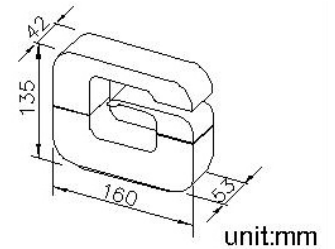

### DESCRIPTION:

1. Swiveling spout has passed up to 50,000 turns test.
2. Water flow rate is controlled by swiveling the spout: The maximum water flow is when the spout being turned to 90° clockwise and the flow will become smaller when the spout being swung 25° both sides.
3. Temperature adjustable and on-off water valve by counter clockwise swiveling handle for 180° from left (cold) to right (hot).
4. Stainless steel braided hose with M10 x 1.0mm (Male thread connected to faucet body) and 1/2"-14NPSM (Female thread connected to water supply system).
5. Aerator with removable flow regulator (2.2 GPM max.), can take off for larger water flow.
6. With lift rod.
7. Brass with Chrome plated meets ASTM-SC2 standard.