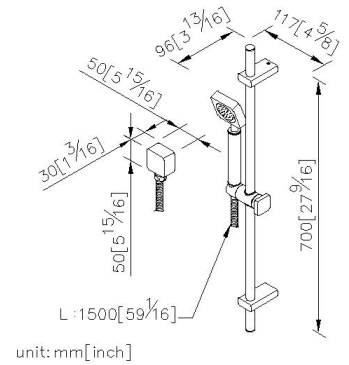

Mark 1

Slide Bar Set 6909-9T-82CP

INTRODUCTION:

Designed main body style as square shape, the aesthetics of symmetry exudes a stylish and charming atmosphere. With R angle processed, it softens the sharp angle of hard steel, and brings soft and elegant atmosphere to a bathroom space.

DESCRIPTION:

1. Horizontal swiveling and vertical moving holder of hand shower helps the adjustment of the position.
2. The spray head cover of hand shower can be removed easily by tool provided for cleaning.
3. Thread of wall outlet: G1/2.
4. Material of hand shower, holder and wall supply connector is brass with chrome-plated finish meets ASTM-SC2 standard.
5. Elastic shower hose can be extended from 1.5 meters to 2 meters and bear 15Kg/cm² water pressure.

Certificaion:

Fixing Kits:

1. SUS 304 Stainless Steel Screws*2
- Hex Key 1/8"*1
Mounting Bracket*2
Set Screw*2
Plastic Anchors*2

AWARD: