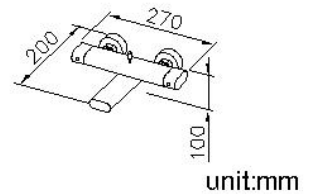

DESCRIPTION:

- 1.Simple and clean lines improve the surface fineness and reduce the accumulation of dirt.
- 2.Swiveling bath spout can save space while using bath tub.
- 3.Ceramic cartridge with MARUWA ceramic disc / (Japan)
- 4.Handle valve turning range from closed position: 90°
- 5.The distance between two centers of wall water-outlet is 122mm to 178mm.
- 6.Casting material meets ISO CuZn40Pb Standard
- 7.Handle material meets JIS 3771 Standard
- 8.Brass with Chrome plated meets ASTM-SC2 standard.