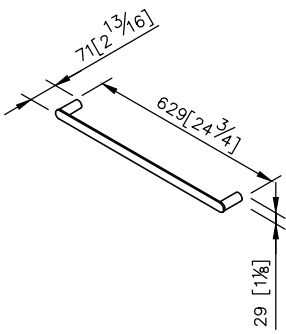

Charming Towel Bar
6922-10-80CP

unit: mm[inch]