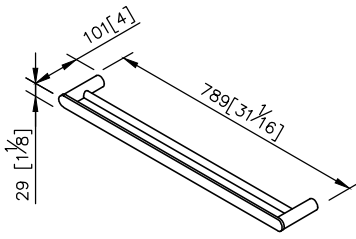

Charming Double Towel Bar
6922-15-80CP

unit: mm[inch]

Mounting Template Specification