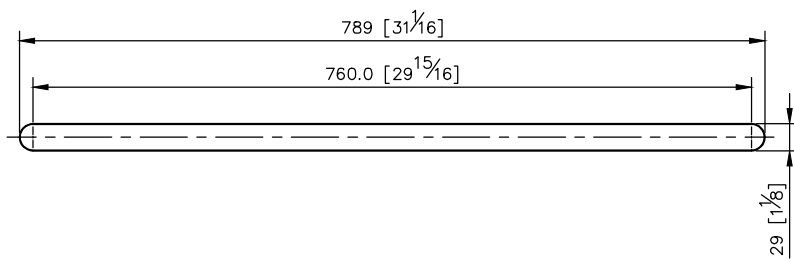

Charming Double Towel Bar
6922-15-80CP

unit: mm[inch]

Mounting Template Specification