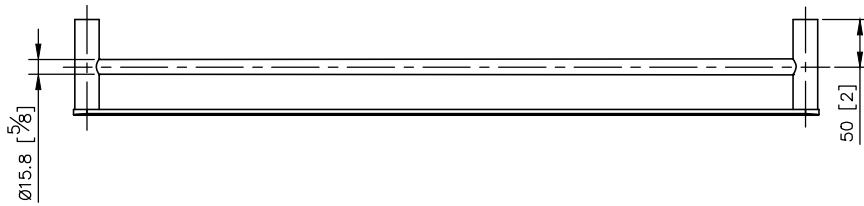

Charming Double Towel Bar
6922-15-80CP

unit: mm[inch]

Mounting Template Specification