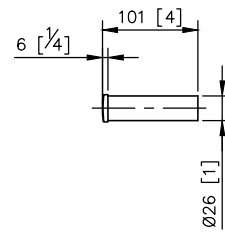

Charming Double Towel Bar
6922-15-80CP

unit: mm[inch]

Mounting Template Specification