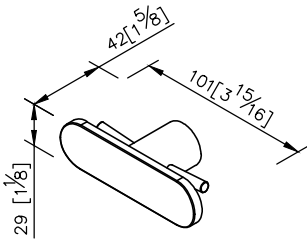

Charming Tooth Brush Holder
6922-35-80CP

unit:mm[inch]

Mounting Template Specification