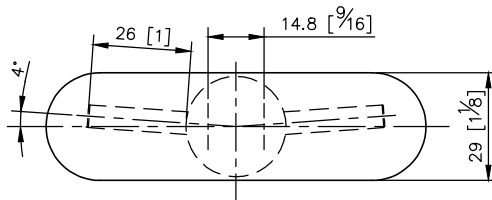

Charming Tooth Brush Holder
6922-35-80CP

unit:mm[inch]

Mounting Template Specification