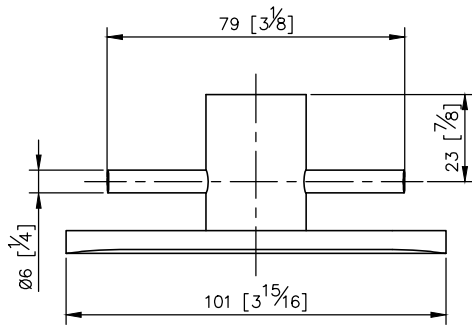

Charming Tooth Brush Holder
6922-35-80CP

unit:mm[inch]

Mounting Template Specification