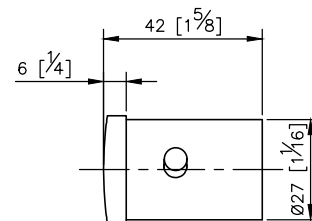

Charming Tooth Brush Holder
6922-35-80CP

unit:mm[inch]

Mounting Template Specification