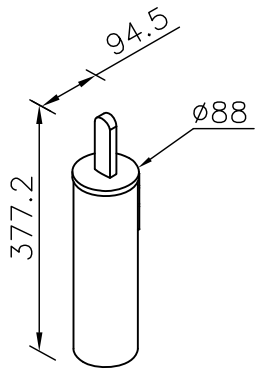

# Wall-Mounted Toilet Brush Holder

unit:mm