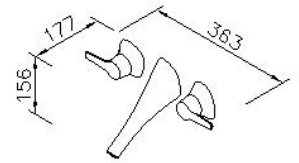

unit:mm

### DESCRIPTION:

1. Material Brass of forging body meets JIS 3771 standard.
2. Brass of casting body meets ISO CuZn40Pb standard.
3. Finish meets the standard of ASTM-SC2.
4. Aerator with removable flow restrictor (2.2 GPM max.).
5. The inlet of both sides are assembled the check valves for avoiding the backflow of cold and hot water.
6. The burying depth of embedded body is between 2"(6cm)Min~3"(7.6cm)Max from the finished wall.
7. Coordinates with other products in Nature collection.