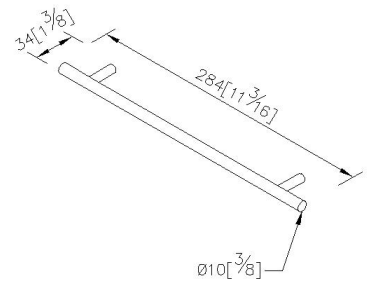

Drawer Handle
6991-P2-81S1

INTRODUCTION:

Inspired the small cylinder as the main idea to display the ingenious and comfortable sense. It is the best choice of the bathing space with simple style.

DESCRIPTION:

1. Stainless Steel body meets SUS 303 standard.
2. Premium metal construction for durability.
3. Justime finishes resist corrosion and tarnish.
4. Coordinates with other products in 6991 collection.

Certification:

unit: mm[inch]

Fixing Kits:

N/A

AWARD: