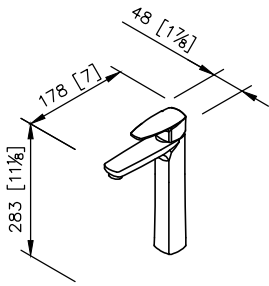

**PAN 2 Basin Faucet**  
7779-90-80CP

unit: mm[inch]