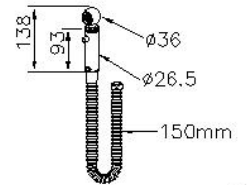

DESCRIPTION:

- 1.Users could control the Spray with only one finger, one press to open water and the other press to close it, easily and conveniently.
- 2.The optional check valve and flow restrictor could be added into the sprayer.
- 3.The sprayer can stand the pressure from 0.5 to 5 kg/cm²
- 4.Shower hose with SANTOPRENE tube (meets NSF approval), can stand 15Kg/cm² water pressure and 120°C heat.
- 5.Brass with Chrome plated meets ASTM-SC2 standard.
- 6.Tube material meets JIS C2700 Standard.
- 7.Forging body material meets JIS 3771 Standard.

unit:mm

Certification:

Fixing Kits:

- 1.

AWARD: