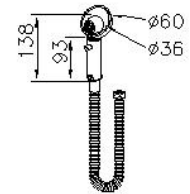

DESCRIPTION:

- 1.Users could control the Spray with only one finger, one press to open water and the other press to close it, easily and conveniently.
- 2.Spray could be put in the semicircular bracket easily; as for a slant of the semicircular bracket and precise design of the neck of spray.
- 3.Spray has to be taken off obliquely, so that it won't fall off easily.
- 4.Unique style is the product characteristic. The lovely appearance makes customer feel more family, the product not only include the beautiful looks bust also functional.
- 5.The optional check valve and flow restrictor could be added into the sprayer.
- 6.The sprayer can stand the presure from 0.5 to 5 kg/cm²
- 7.Inner tube material is PVC, could bear pressure 8~10 Kgs/cm² and heat up to 60 degrees.
- 8.Brass with Chrome plated meets ASTM-SC2 standard.