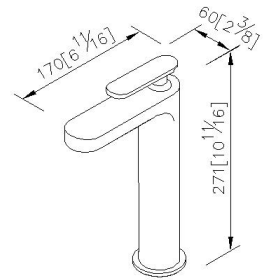

### INTRODUCTION:

The oval shape with raised cambered surface is the major design of Charming Plus Basin Faucet; it's just like the elaborate and shiny jewel and spreads graceful atmosphere for space.

### DESCRIPTION:

- 1.Brass of casting body meets ISO CuZn40Pb standard.
- 2.Finish meets the standard of ASTM-SC2.
- 3.Ceramic valve with KOREA ceramic disc.
- 4.Stainless steel braided hose with M10 x 1.0mm (Male thread connect to faucet body) and 1/2"-14NPSM (Female thread connect to water supplier system).
- 5.Stainless steel braided hose with SANTOPRENE tube (meets NSF approval), can be stood 15Kg/cm2 water pressure and 120°C heat.
- 6.Aerator flow restrictor (2.2 GPM max.).
- 7.Coordinates with other products in Charming collection.

unit: mm[inch]